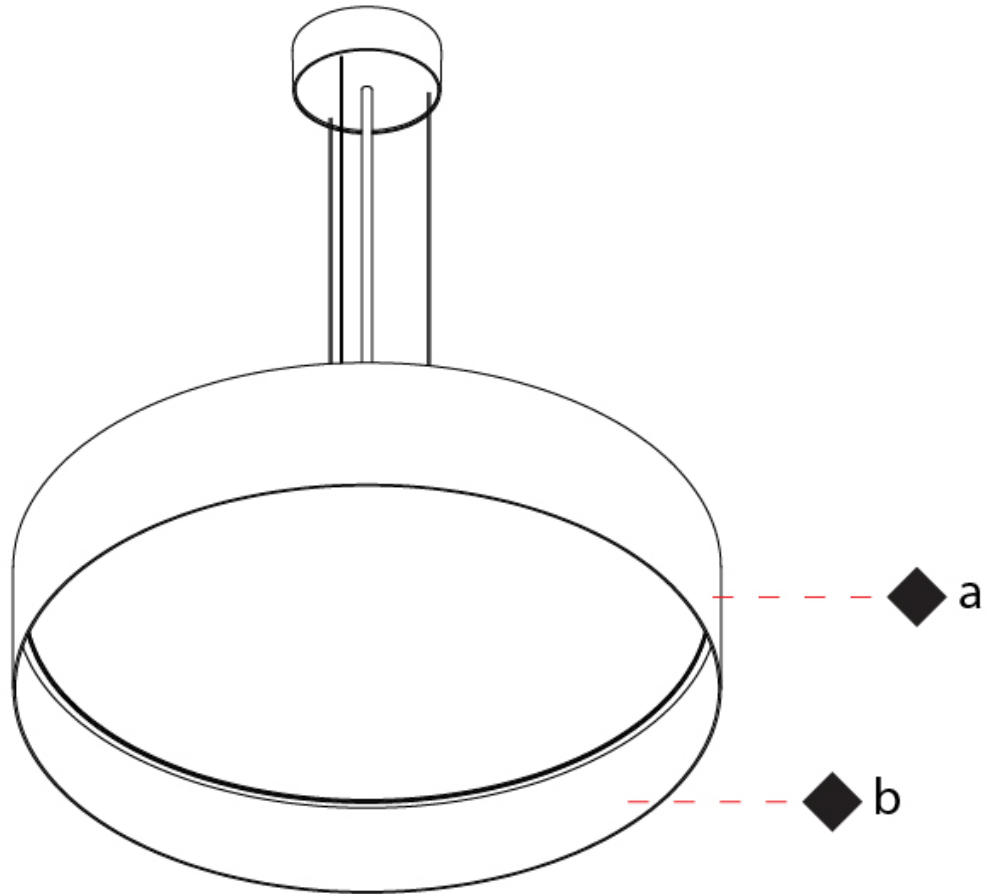

SIGN DRUM SUSPENSION

A201048-

PROJECT	_____
TYPE	_____
SPECIFIER	_____
QUANTITY	_____
DATE	_____

A