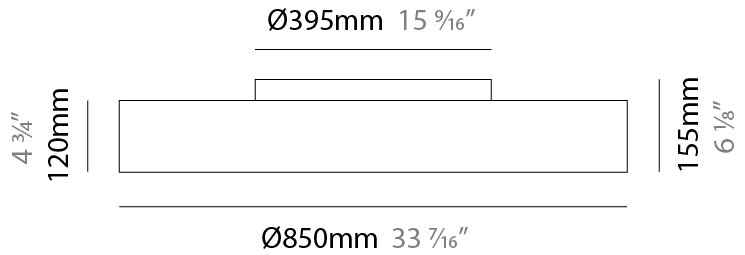

SIGN DRUM SURFACE

A202009-

base number   Color   Finish   Diffuser
Temperature   Options

1. To build a product code in our configurator select the specify button on the base model # product page
2. To build a manual product code on this datasheet choose from the options listed below in blue font and add the suffix to the base model #

GENERAL

Series: Sign Drum
Partner: Zaneen
Division: Architectural
Installation: Surface
Product Type: Ceiling Surface
Mounting Location: Ceiling
Light Distribution: Direct

PHYSICAL

Shape: Drum
Diameter (mm): 850
Diameter (in): 33 7/16
Height (mm): 155
Height (in): 6 1/8
Diffuser: [Opal](#) / [Microprism](#) / [Sparkling Secret](#) / [Vintage Industrial](#)
Fixture Finish: [MBK](#) / [MBG](#) / [MWH](#) / [MWG](#)
Fixture Material: Aluminum

ELECTRICAL

Lamp Type: LED (Zhaga Standard)
Input Wattage (W): 83
Total Output Wattage (W): 75.5
Dimming: Tri-Mode (Non-Dimming and Phase Dimming (120Vac only) and 0-10V Dimming)
Driver Included: Yes
Driver Location: Integrated
Driver Type: Constant Current - Universal
Driver Class: Class 2
Input Voltage (V): 120 - 277
Constant Current (MA): 600

LED

Color Temperature (°K): [2700](#) / [3000](#) / [3500](#) / [4000](#)
Max. Delivered Lumen (lm): 8635 / 9311 / 9398 / 11030
Nominal Lumen (lm): 10753 / 11596 / 11703 / 13736
CRI: >90 CRI
Lamp Life (hrs): 60000

OPTICAL

RATINGS AND CERTIFICATIONS

Certified By: Certified for North American Standards
IP rating: IP20