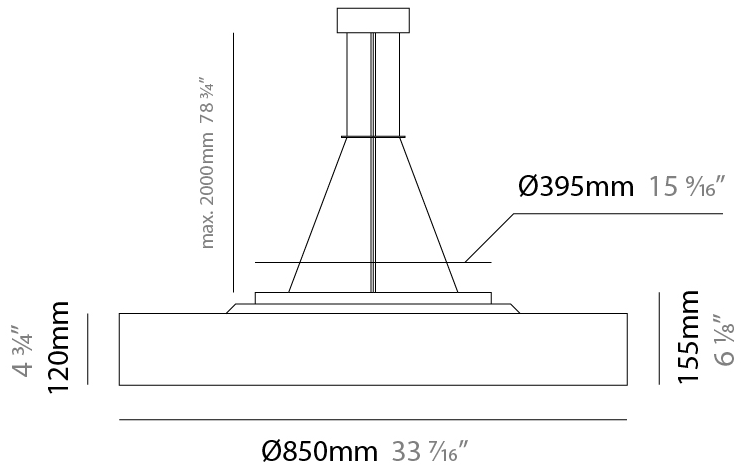

GENERAL

Series: Sign Drum
Partner: Zaneen
Division: Architectural
Installation: Suspension
Product Type: Pendant
Mounting Location: Ceiling
Light Distribution: Direct / Indirect

PHYSICAL

Shape: Round
Diameter (mm): 850
Diameter (in): 33 7/16
Height (mm): 155
Height (in): 6 1/8
Max. Overall Height (mm): 2155
Max. Overall Height (in): 84 3/16
Diffuser: [Opal](#) / [Microprism](#) / [Sparkling Secret](#) / [Vintage Industrial](#)
Fixture Finish: [MBK](#) / [MBG](#) / [MWH](#) / [MWG](#)
Fixture Material: Aluminum
Cable Details: 2000mm/78 3/4 Transparent PVC power cable

ELECTRICAL

Lamp Type: LED
Input Wattage (W): 106
Total Output Wattage (W): 76 / 12
Dimming: Tri-Mode (Non-Dimming and Phase Dimming (120Vac only) and 0-10V Dimming)
Driver Included: Yes
Driver Location: Integrated
Driver Type: Constant Current - Universal
Driver Class: Class 2
Input Voltage (V): 120 - 277
Constant Current (MA): 600 / 350

LED

Color Temperature (°K): [2700](#) / [3000](#) / [3500](#) / [4000](#)
Max. Delivered Lumen (lm): [10515](#) / [10854](#) / [11374](#) / [12577](#)
Nominal Lumen (lm): [13737](#) / [14178](#) / [14858](#) / [16429](#)
CRI: >90 CRI
Lamp Life (hrs): 60000

OPTICAL

RATINGS AND CERTIFICATIONS

Certified By: Certified for North American Standards
IP rating: IP20

PROJECT _____
TYPE _____
SPECIFIER _____
QUANTITY _____
DATE _____