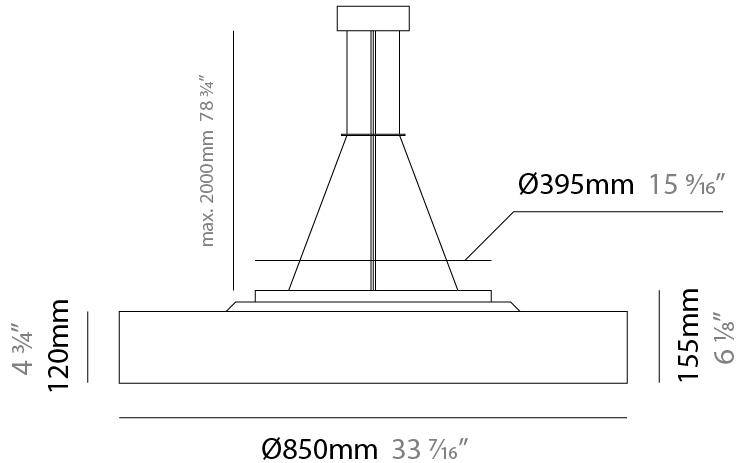

SIGN DRUM SUSPENSION

A201062-

base number   Finish   Diffuser
Options

1. To build a product code in our configurator select the specify button on the base model # product page
2. To build a manual product code on this datasheet choose from the options listed below in blue font and add the suffix to the base model #

GENERAL

Series: Sign Drum
Partner: Zaneen
Division: Architectural
Installation: Suspension
Product Type: Pendant
Mounting Location: Ceiling
Light Distribution: Direct / Indirect

PHYSICAL

Shape: Round
Diameter (mm): 850
Diameter (in): 33 ⁷/₁₆
Height (mm): 155
Height (in): 6 ¹/₈
Max. Overall Height (mm): 2155
Max. Overall Height (in): 84 ³/₁₆
[Diffuser: Opal / Microprism / Sparkling Secret / Vintage Industrial](#)
[Fixture Finish: MBK / MBG / MWH / MWG](#)
Fixture Material: Aluminum
Cable Details: 2000mm/78 3/4 Transparent PVC power cable

ELECTRICAL

Lamp Type: LED
Input Wattage (W): 101
Input Voltage (V): 120 - 277
Constant Current (MA): 350

LED

Color Temperature (°K): 2700-6500 Tunable White
CRI: >90 CRI
Lamp Life (hrs): 60000

OPTICAL

RATINGS AND CERTIFICATIONS

Certified By: Certified for North American Standards
IP rating: IP20

PROJECT
TYPE
SPECIFIER
QUANTITY
DATE