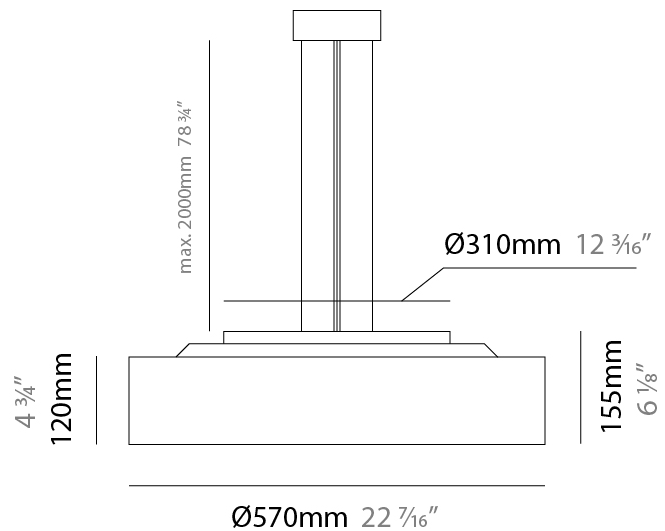

SIGN DRUM SUSPENSION

A201061-

base number   Finish   Diffuser
Options

1. To build a product code in our configurator select the specify button on the base model # product page
2. To build a manual product code on this datasheet choose from the options listed below in blue font and add the suffix to the base model #

GENERAL

Series: Sign Drum
Partner: Zaneen
Division: Architectural
Installation: Suspension
Product Type: Pendant
Mounting Location: Ceiling
Light Distribution: Direct / Indirect

PHYSICAL

Shape: Round
Diameter (mm): 570
Diameter (in): 22 ⁷/₁₆"
Height (mm): 155
Height (in): 6 ¹/₈"
Max. Overall Height (mm): 2155
Max. Overall Height (in): 84 ¹³/₁₆"
Diffuser: [Opal](#) / [Microprism](#) / [Sparkling Secret](#) / [Vintage Industrial](#)
Fixture Finish: [MBK](#) / [MBG](#) / [MWH](#) / [MWG](#)
Fixture Material: Aluminum
Cable Details: 2000mm/78 3/4" Transparent PVC power cable

ELECTRICAL

Lamp Type: LED
Input Wattage (W): 68
Input Voltage (V): 120 - 277
Constant Current (MA): 350

LED

Color Temperature (°K): 2700-6500 Tunable White
CRI: >90 CRI
Lamp Life (hrs): 60000

OPTICAL

Beam Angle: 96

RATINGS AND CERTIFICATIONS

Certified By: Certified for North American Standards
IP rating: IP20

PROJECT
TYPE
SPECIFIER
QUANTITY
DATE