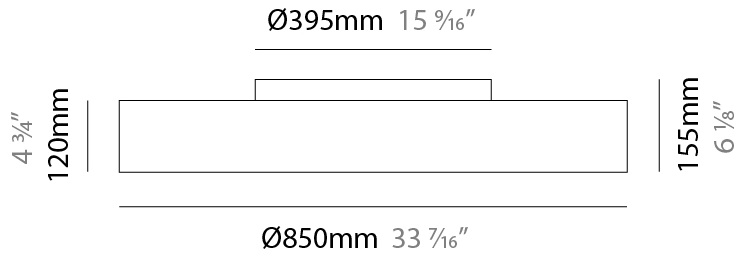

PROJECT	_____
TYPE	_____
SPECIFIER	_____
QUANTITY	_____
DATE	_____

SIGN DRUM SURFACE

A202011- _____ - _____
base number   Finish   Diffuser
                                 Options

1. To build a product code in our configurator select the specify button on the base model # product page
2. To build a manual product code on this datasheet choose from the options listed below in blue font and add the suffix to the base model #

GENERAL

Series: Sign Drum
Partner: Zaneen
Division: Architectural
Installation: Surface
Product Type: Ceiling Surface
Mounting Location: Ceiling
Light Distribution: Direct

PHYSICAL

Shape: Drum
Diameter (mm): 850
Diameter (in): 33 ⁷/₁₆
Height (mm): 155
Height (in): 6 ¹/₈
Diffuser: [Opal](#) / [Microprism](#) / [Sparkling Secret](#) / [Vintage Industrial](#)
Fixture Finish: [MBK](#) / [MBG](#) / [MWH](#) / [MWG](#)
Fixture Material: Aluminum

ELECTRICAL

Lamp Type: LED
Input Wattage (W): 83
Input Voltage (V): 120 - 277
Constant Current (MA): 350

LED

Color Temperature (°K): 2700-6500 Tunable White
CRI: >90 CRI
Lamp Life (hrs): 60000

OPTICAL

RATINGS AND CERTIFICATIONS

Certified By: Certified for North American Standards
IP rating: IP20