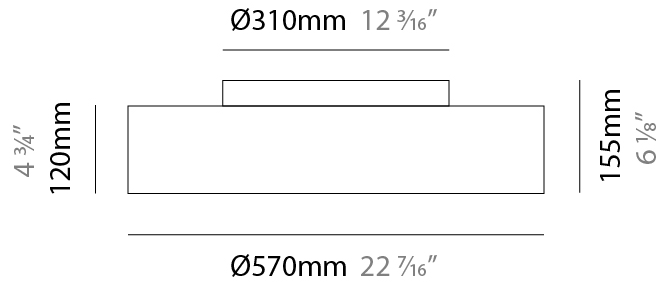

PROJECT	_____
TYPE	_____
SPECIFIER	_____
QUANTITY	_____
DATE	_____

SIGN DRUM SURFACE

A202010- _____ - _____
base number   Finish   Diffuser
                                 Options

1. To build a product code in our configurator select the specify button on the base model # product page
2. To build a manual product code on this datasheet choose from the options listed below in blue font and add the suffix to the base model #

GENERAL

Series: Sign Drum
Partner: Zaneen
Division: Architectural
Installation: Surface
Product Type: Ceiling Surface
Mounting Location: Ceiling
Light Distribution: Direct

PHYSICAL

Shape: Round
Diameter (mm): 570
Diameter (in): 22 ⁷/₁₆
Height (mm): 155
Height (in): 6 ¹/₈
Diffuser: [Opal](#) / [Microprism](#) / [Sparkling Secret](#) / [Vintage Industrial](#)
Fixture Finish: [MBK](#) / [MBG](#) / [MWH](#) / [MWG](#)
Fixture Material: Aluminum

ELECTRICAL

Lamp Type: LED
Input Wattage (W): 49
Input Voltage (V): 120 - 277
Constant Current (MA): 350

LED

Color Temperature (°K): 2700-6500 Tunable White
CRI: >90 CRI
Lamp Life (hrs): 60000

OPTICAL

RATINGS AND CERTIFICATIONS

Certified By: Certified for North American Standards
IP rating: IP20