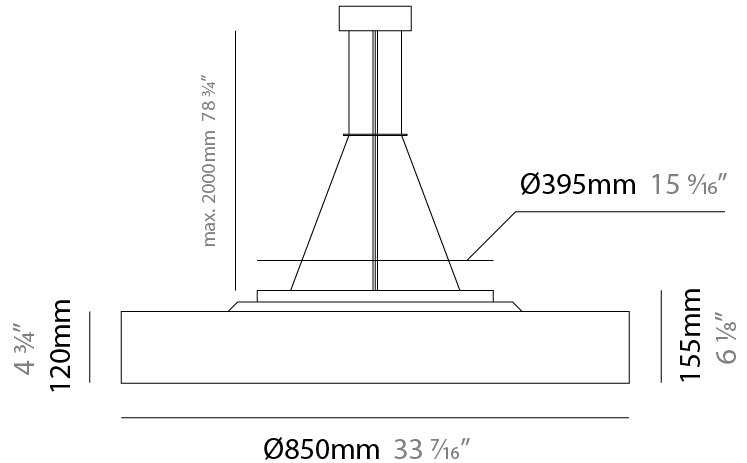

SIGN DRUM SUSPENSION

A201062-

base number   Finish   Diffuser
Options

1. To build a product code in our configurator select the specify button on the base model # product page
2. To build a manual product code on this datasheet choose from the options listed below in blue font and add the suffix to the base model #

GENERAL

Series: Sign Drum
Partner: Zaneen
Division: Architectural
Installation: Suspension
Product Type: Pendant
Mounting Location: Ceiling
Light Distribution: Direct / Indirect

PHYSICAL

Shape: Round
Diameter (mm): 850
Diameter (in): 33 ⁷/₁₆"
Height (mm): 155
Height (in): 6 ¹/₈"
Max. Overall Height (mm): 2155
Max. Overall Height (in): 84 ³/₁₆"
[Diffuser: Opal / Microprism / Sparkling Secret / Vintage Industrial](#)
[Fixture Finish: MBK / MBG / MWH / MWG](#)
Fixture Material: Aluminum
Cable Details: 2000mm/78 3/4 Transparent PVC power cable

ELECTRICAL

Lamp Type: LED
Input Wattage (W): 101
Input Voltage (V): 120 - 277
Constant Current (MA): 350

LED

Color Temperature (°K): 2700-6500 Tunable White
CRI: >90 CRI
Lamp Life (hrs): 60000

OPTICAL

RATINGS AND CERTIFICATIONS

Certified By: Certified for North American Standards
IP rating: IP20

PROJECT
TYPE
SPECIFIER
QUANTITY
DATE